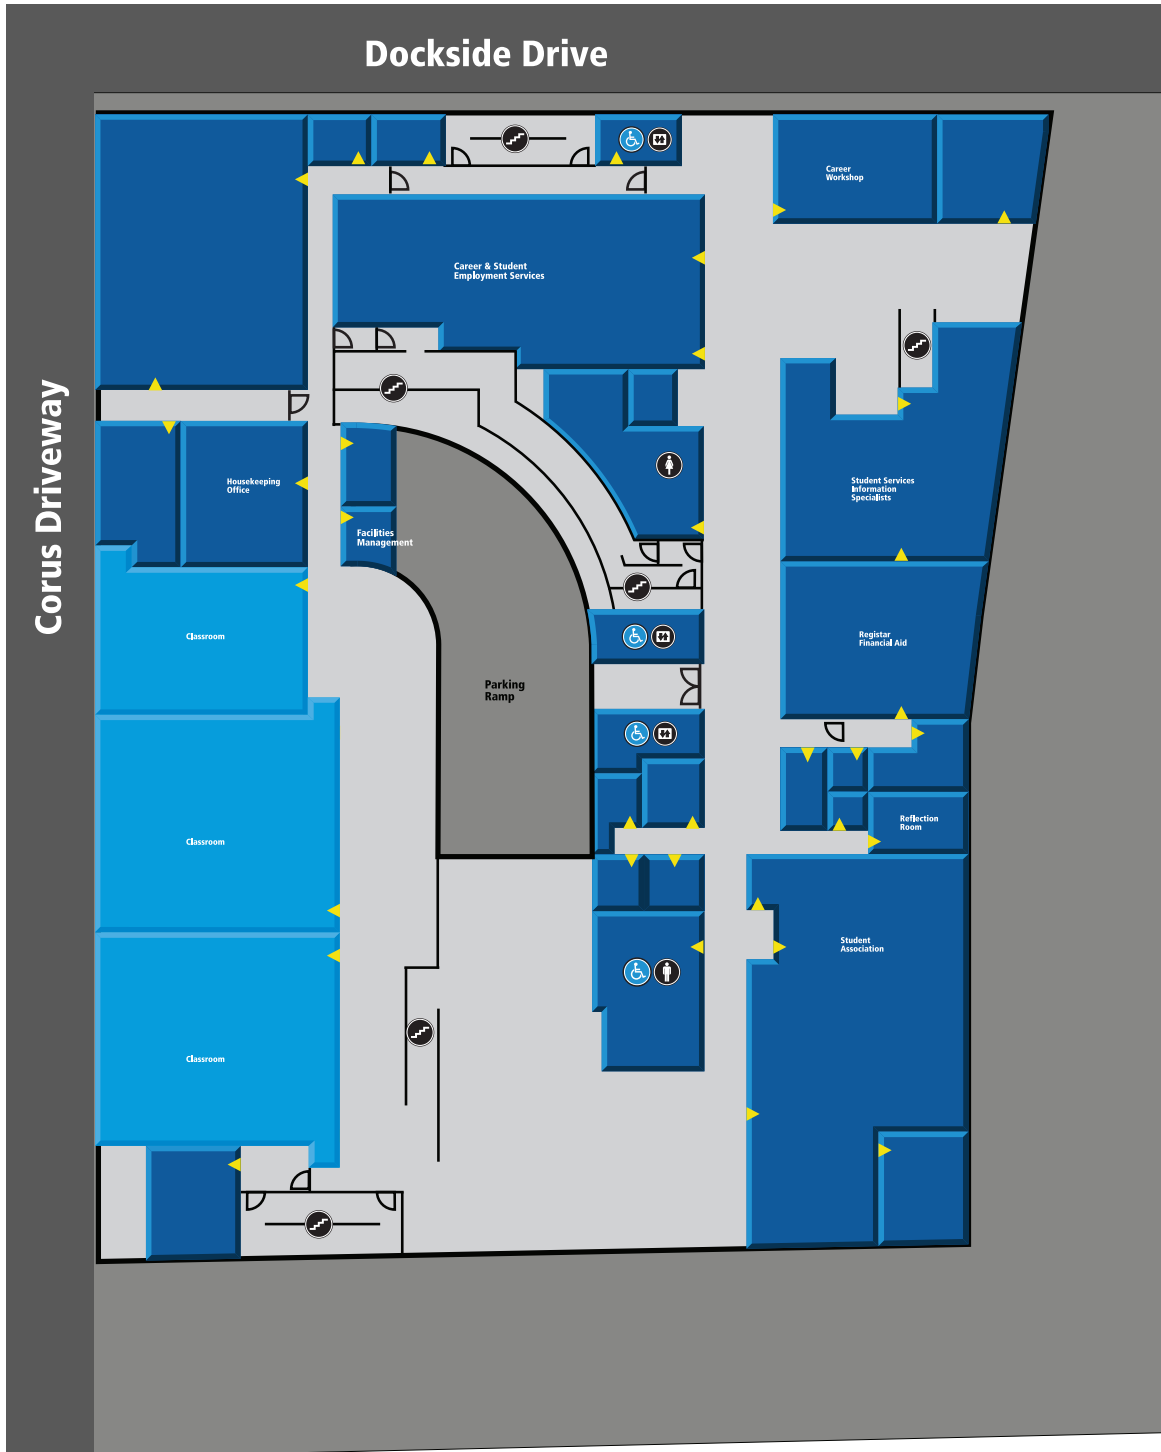

Floor 0

Waterfront Campus

Floor 0 - Waterfront Campus

- | | | | | | | |
|--|----------------------------|--|-----------------------|--|----------------------------|--|
| | Information | | Stairs | | Food & Beverage | |
| | Security | | Elevator | | Coffee Shop | |
| | Emergency Telephone | | Telephone | | TTC Wheel Trans | |
| | Wheelchair Access | | Text Telephone | | Entrance | |
| | First Aid | | Bank Machine | | You are here | |
| | Washrooms | | | | | |